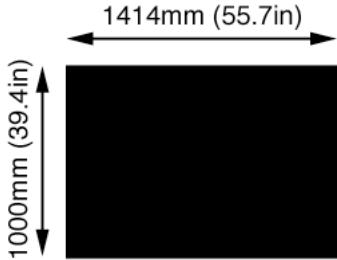

STANDARD SIZE PRINTS

These standard size prints make efficient use of our film and offer ease of installation and handling. They can be wall-mounted, incorporated into corrugate displays, and can even be laminated over traditional 2D prints. They integrate well with existing marketing campaigns and display concepts. They can be lit with a 575W ETC Source Four or an array of MR16 Halogen bulbs.

B0, Large Landscape

$2,200