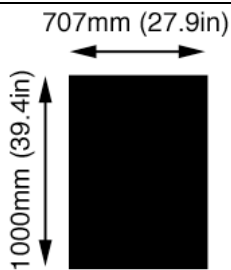

B1, Large Portrait