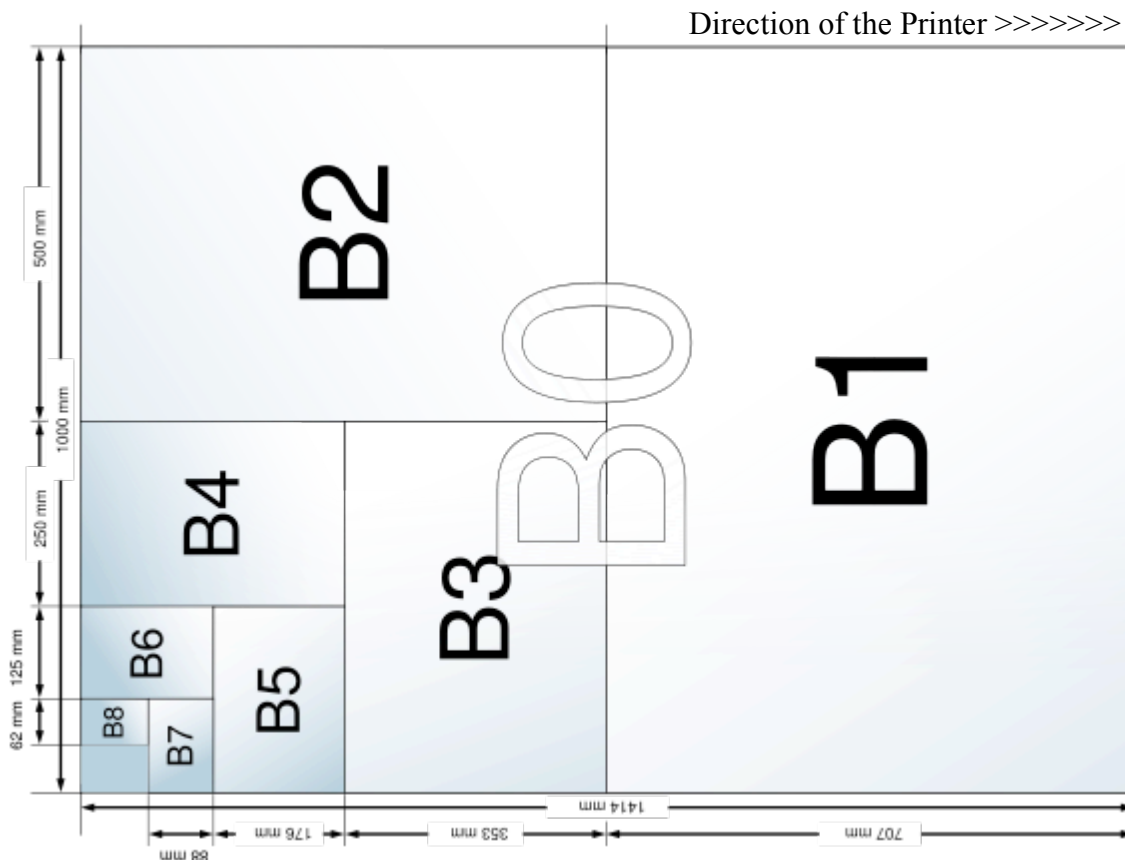

RabbitHoles

Standard Pricing and Fee Schedule

All prices are notional and are provided for the basis of estimation. Actual pricing may vary based on project details. Please email bids@rabbitholes.com with desired RabbitHole size, quantity, resolution, expected content and delivery date for a formalized bid.

Print Name	Holo Type	Print Size (mm)	Print Size (in)	Lighting	Print Price
B5	.8 portrait	176 x 250	6.9 x 9.8	TechLighting Joshua	$95
B4	.8 landscape	353 x 250	13.9 x 9.8	TechLighting DJ Wally	$175
B3, Portrait	.8 portrait	353 x 500	13.9 x 19.7	TechLighting DJ Wally	$325
B3, Portrait	1.6 portrait	353 x 500	13.9 x 19.7	TechLighting DJ Wally	$250
B2, Landscape	1.6 landscape	707 x 500	27.8 x 19.7	ETC Source 4	$600
B1, Large Portrait	1.6 portrait	707 x 1000	27.8 x 39.4	ETC Source 4	$1000
B0, Large Landscape	1.6 landscape	1414 x 1000	55.7 x 39.4	ETC Source 4	$2200
Giant Portrait	1.6 portrait	1414 x 2000	55.7 x 78.8	ETC Source 4	$5800
Giant Square*	1.6 square	2000 x 2000	78.8 x 78.8	ETC Source 4	$8100
Giant Landscape*	1.6 landscape	3000 x 2000	118.2 x 78.8	ETC Source 4	$12000

* curvature recommended

U.S. Headquarters
P.O. Box 38087, Hollywood, CA 90038
Tel: 323.319.4431

RabbitHoles Media Inc.

Canadian Headquarters
141 Jean Proulx St #3, Gatineau, QC J8Z 1T4
Tel: 819.771.6900 + Fax: 819.771.6930